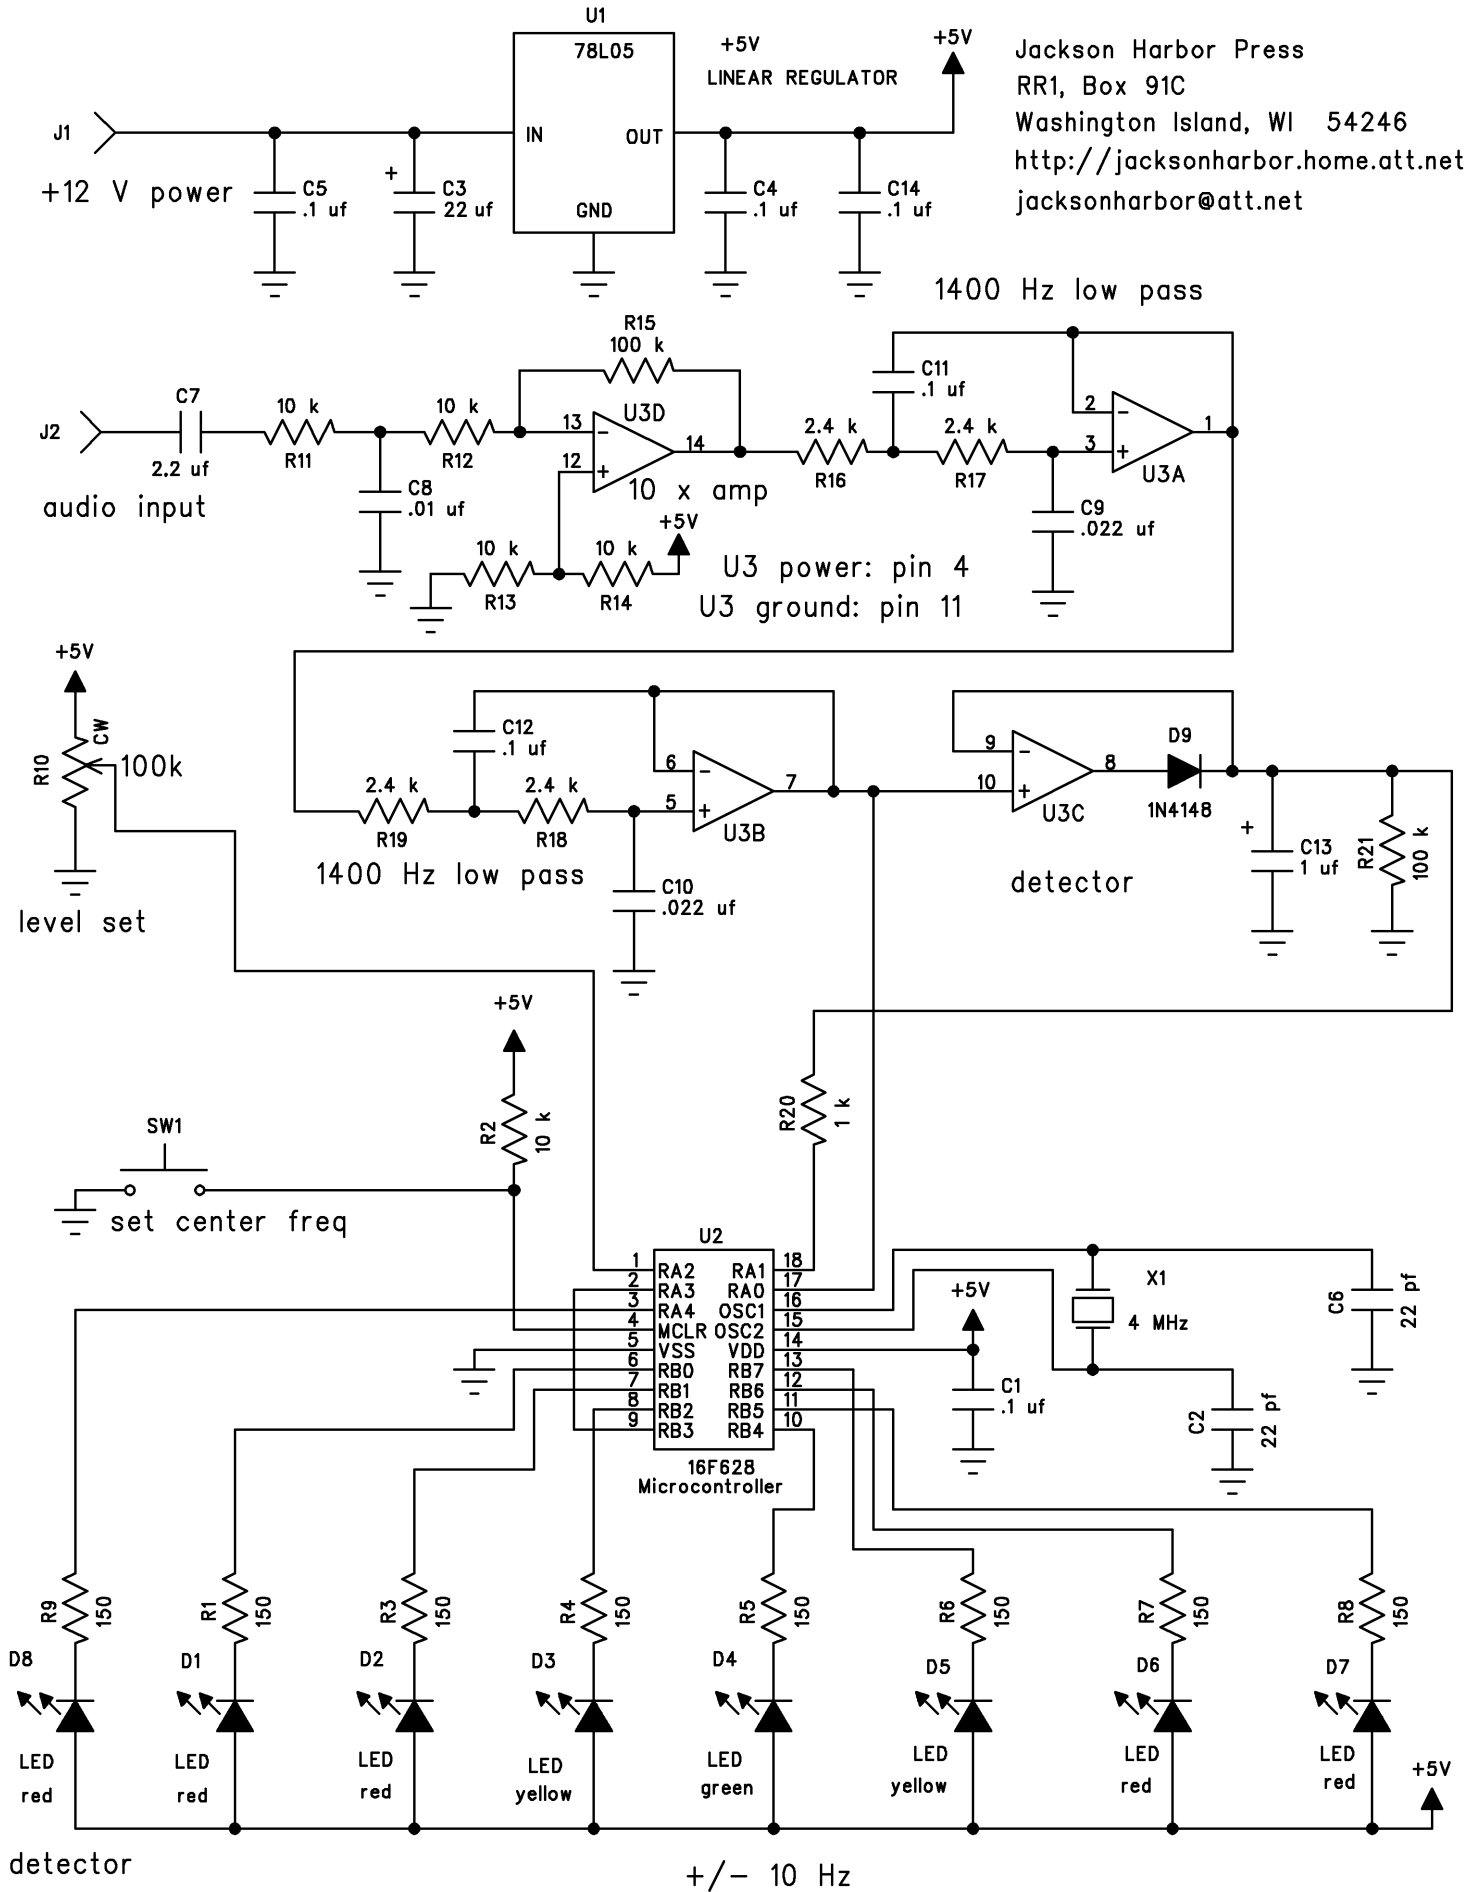

# Son of Zerobeat schematic diagram

Jackson Harbor Press  
 RR1, Box 91C  
 Washington Island, WI 54246  
<http://jacksonharbor.home.att.net/>  
 jacksonharbor@att.net

detector

+/- 10 Hz