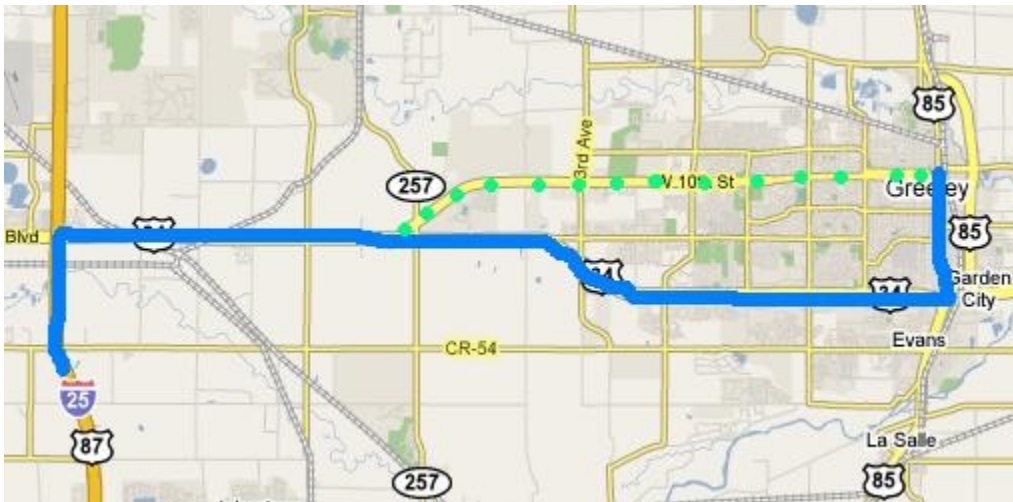

Greeley Ice Haus
900 - 8th Ave. (US-85 BR)
Greeley, CO 80631
970-350-9402

Take I-25 North to US 34. Turn right, (East / Away from the mountains.)
When US 34 splits off you can take the route through town with lots of lights. (10th St)
Suggestion is to stay on US 34 until 8th Ave. (US 34 Business). Turn left, (North)

Stay on 8th Ave. until you reach the rink.

Can only conclude this is the rink as it is the only one big enough to house a rink.