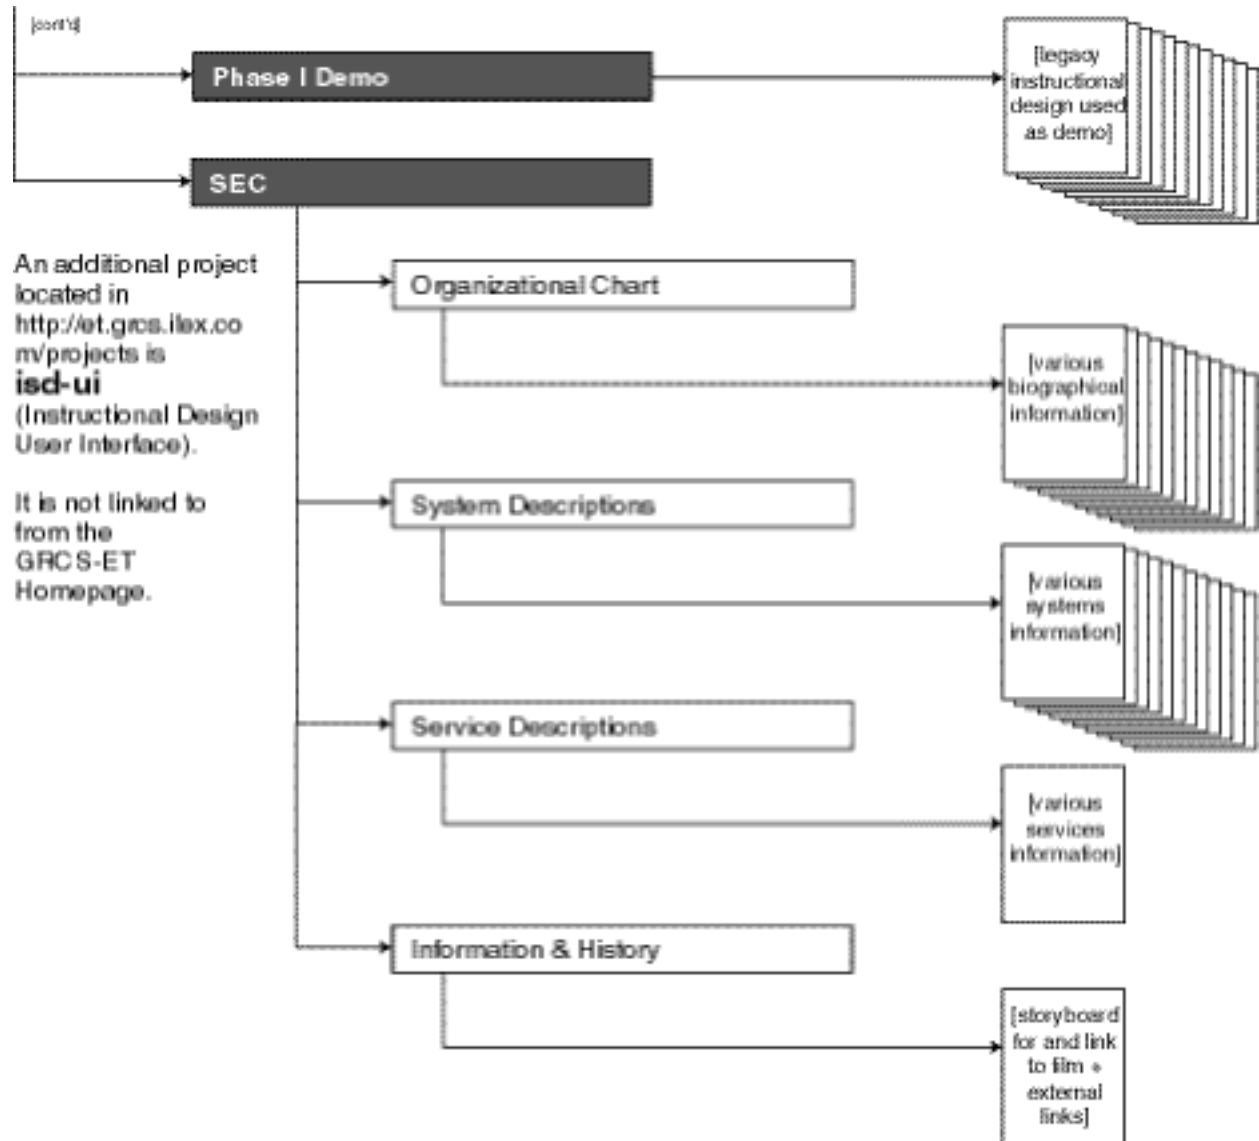

An Outline of the
Guardrail
Support
Web

An additional project located in <http://et.gcs.ilx.com/projects> is **isd-ui** (Instructional Design User Interface).

It is not linked to from the GRCs-ET Homepage.