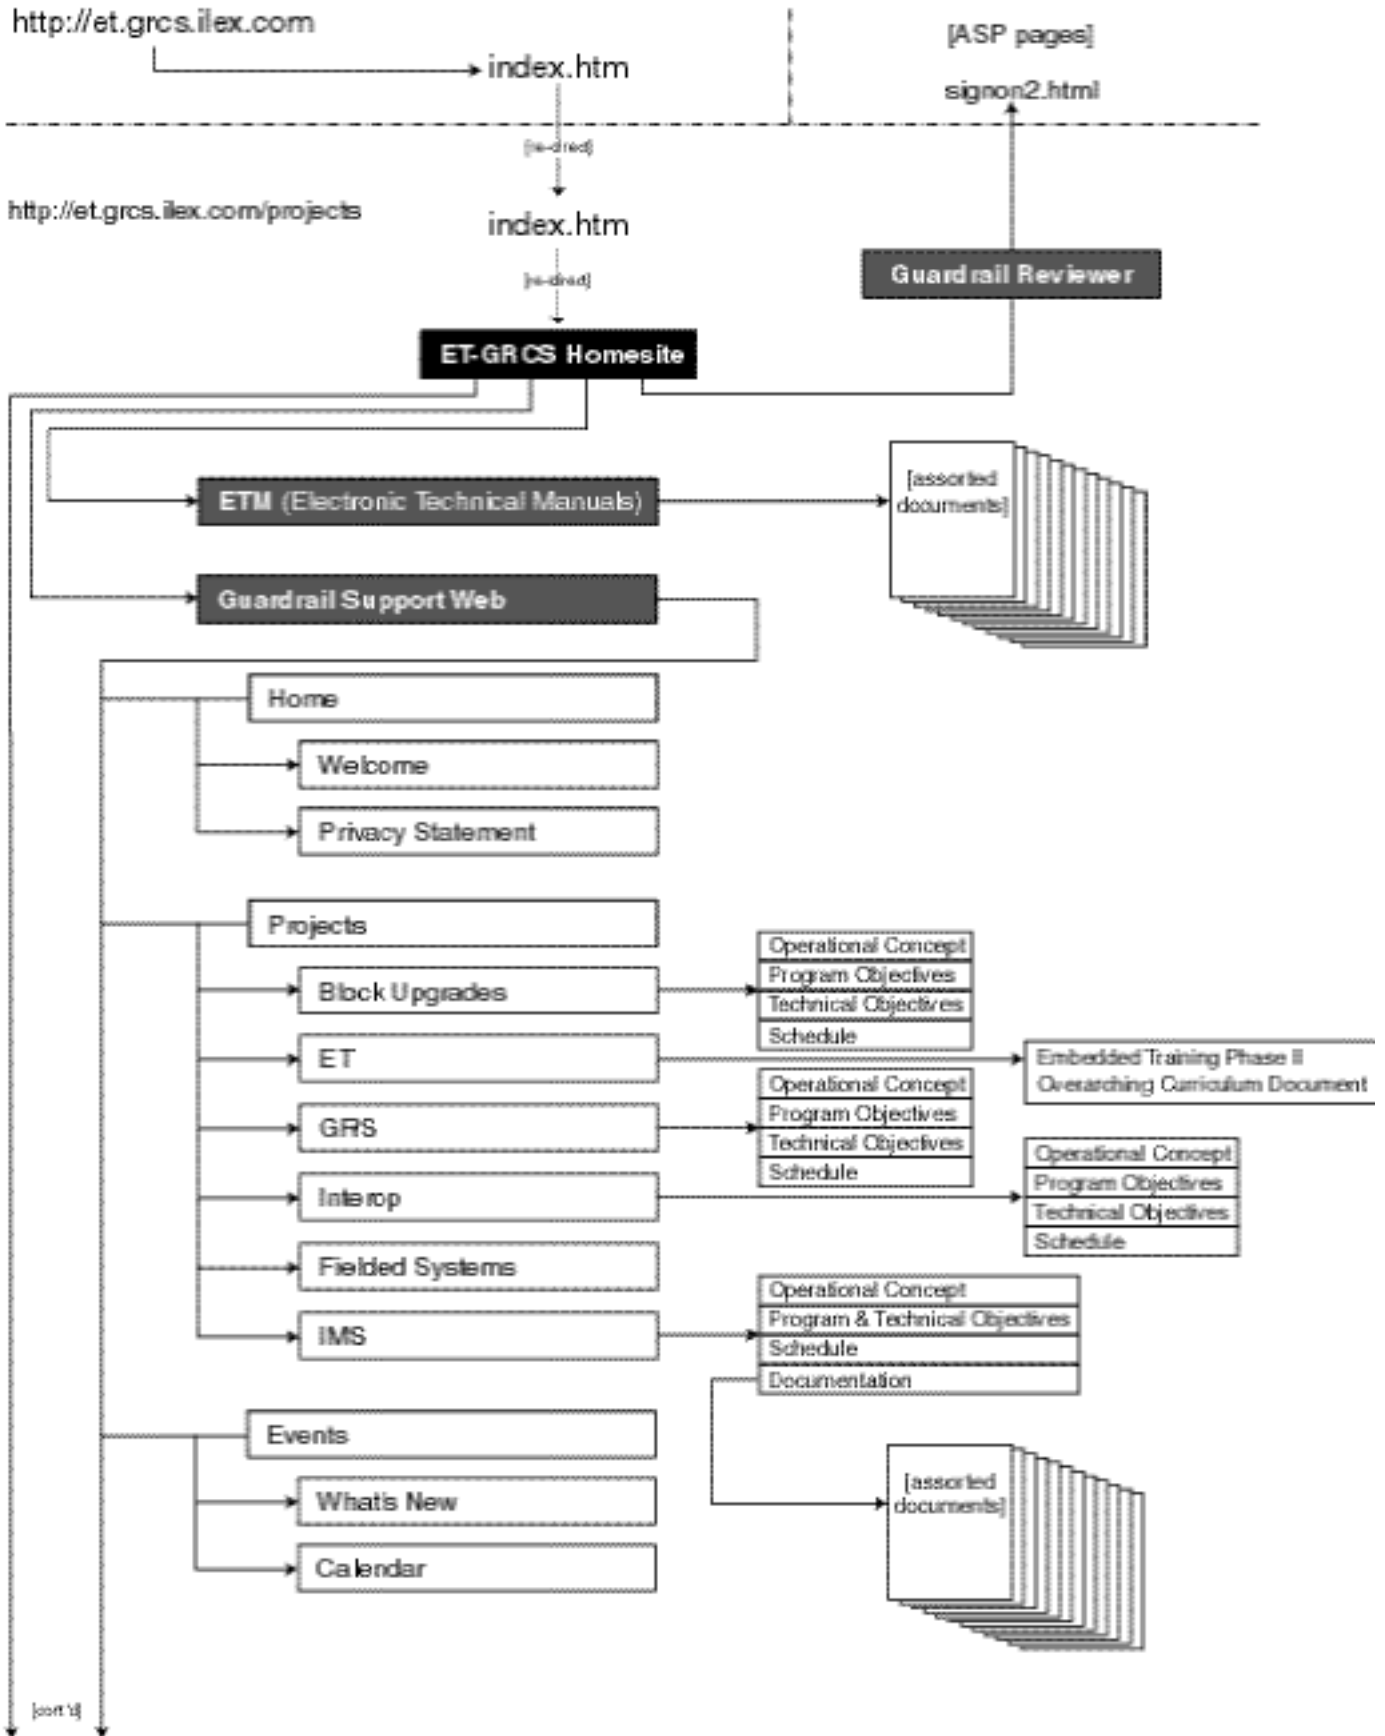

An Outline of the
Guardrail
Support
Web

An additional project located in <http://et.gcs.ilx.com/projects> is **isd-ui** (Instructional Design User Interface).

It is not linked to from the GRCs-ET Homepage.